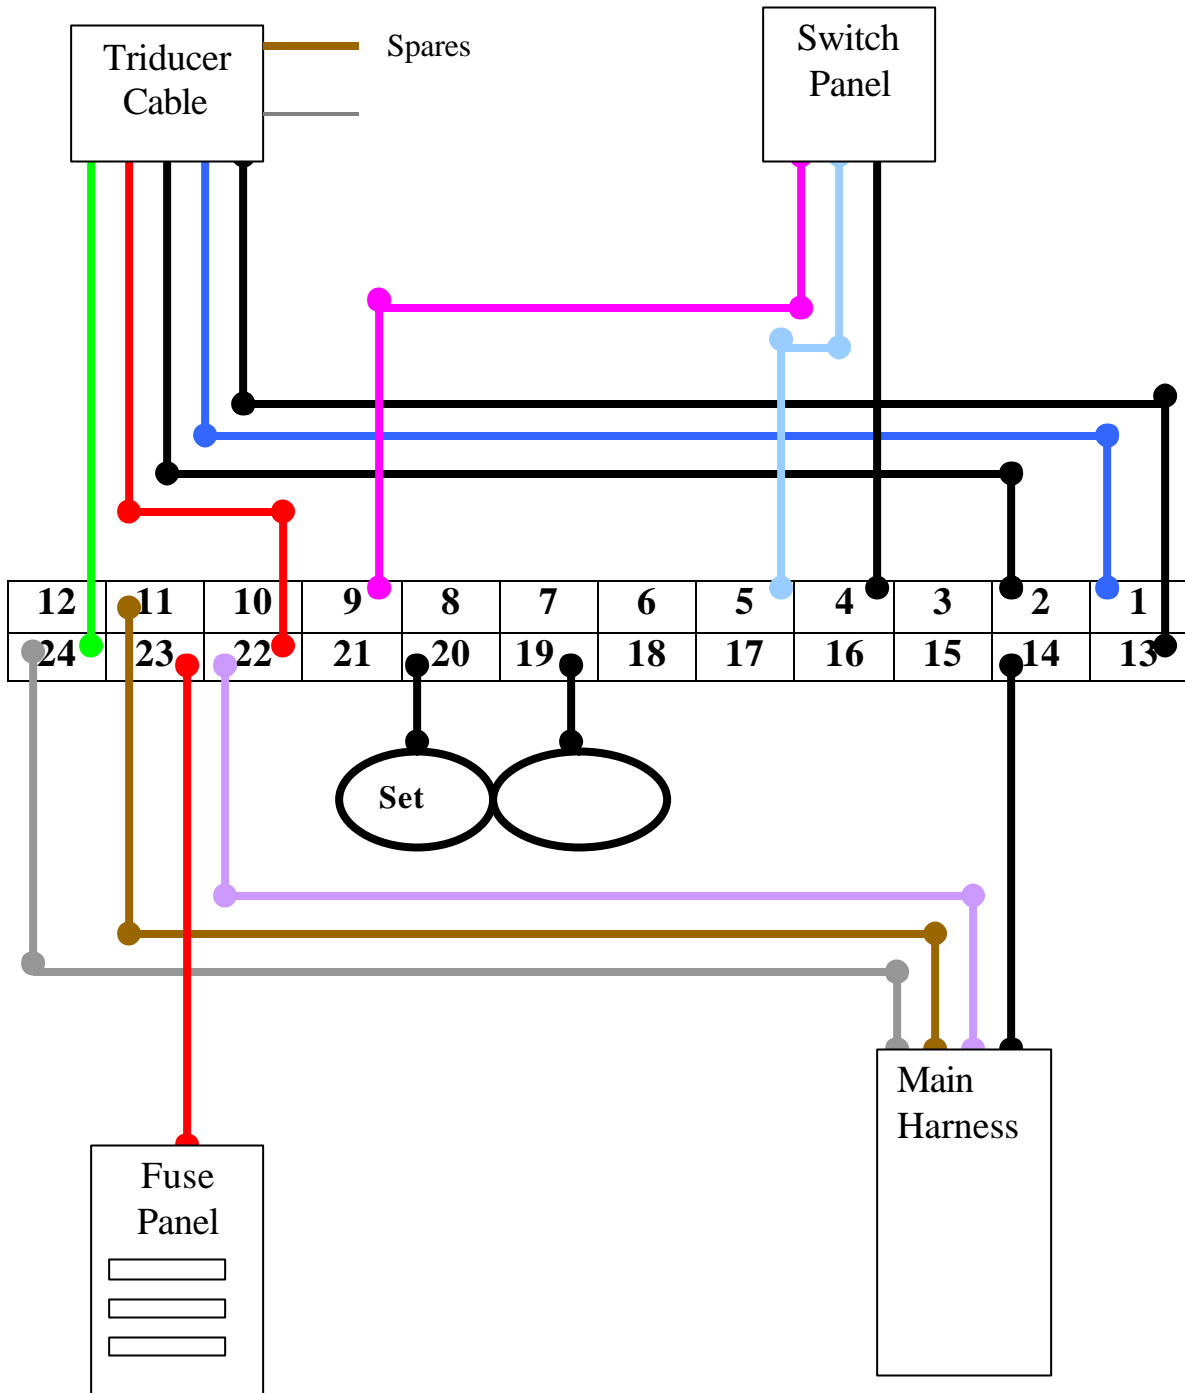

Product: Cluster	Description Voyager Cluster Wiring Schematic	Date Feb 2005
Type: Electric		1

Marine