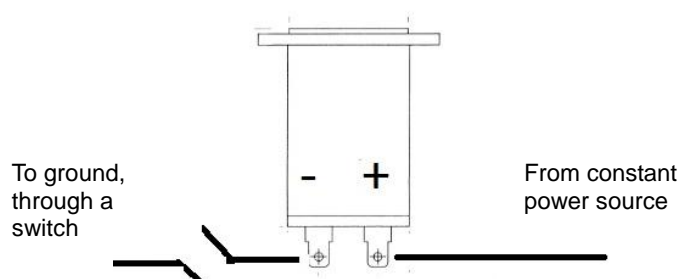

Option 2 – Switched Ground/Constant Power

Switched ground can be in the form of a normally open pressure switch (that close when engine is running) or other ground source that is active only when engine is running.

Read these instructions thoroughly before installation. Do not deviate from assembly or wiring diagram. Always disconnect battery round before making any electrical connections.

IMPORTANT: Mounting dimensions vary for different gauges. Please be certain to follow the instructions for your specific gauge.

Mounting Dimensions

1. Round body hourmeters require a 52mm hole for mounting
2. Square body hourmeters require a 25mm x 37mm square hole

Merchandise warranted against defects in factory workmanship and materials for a period of 24 months after purchase. This warranty applies to the first retail purchaser and covers only those products exposed to normal use or service. Provisions of this warranty shall not apply to a VDO product used for a purpose for which it is not designed, or which has been altered in any way that would be detrimental to the performance or life of the products, or misapplication, misuse, negligence or accident. On any VDO part or VDO product found to be defective after examination by manufacturer, manufacturer will only repair or replace the merchandise through the original selling dealer. Manufacturer assumes no responsibility for diagnosis, removal and/or installation labor, loss of vehicle use, loss of time, inconvenience or any other consequential expenses. The warranties herein are in lieu of any other expressed or implied warranties, including any implied warranty or merchantability of fitness, and any other obligation on the part of manufacturer, or selling dealer.